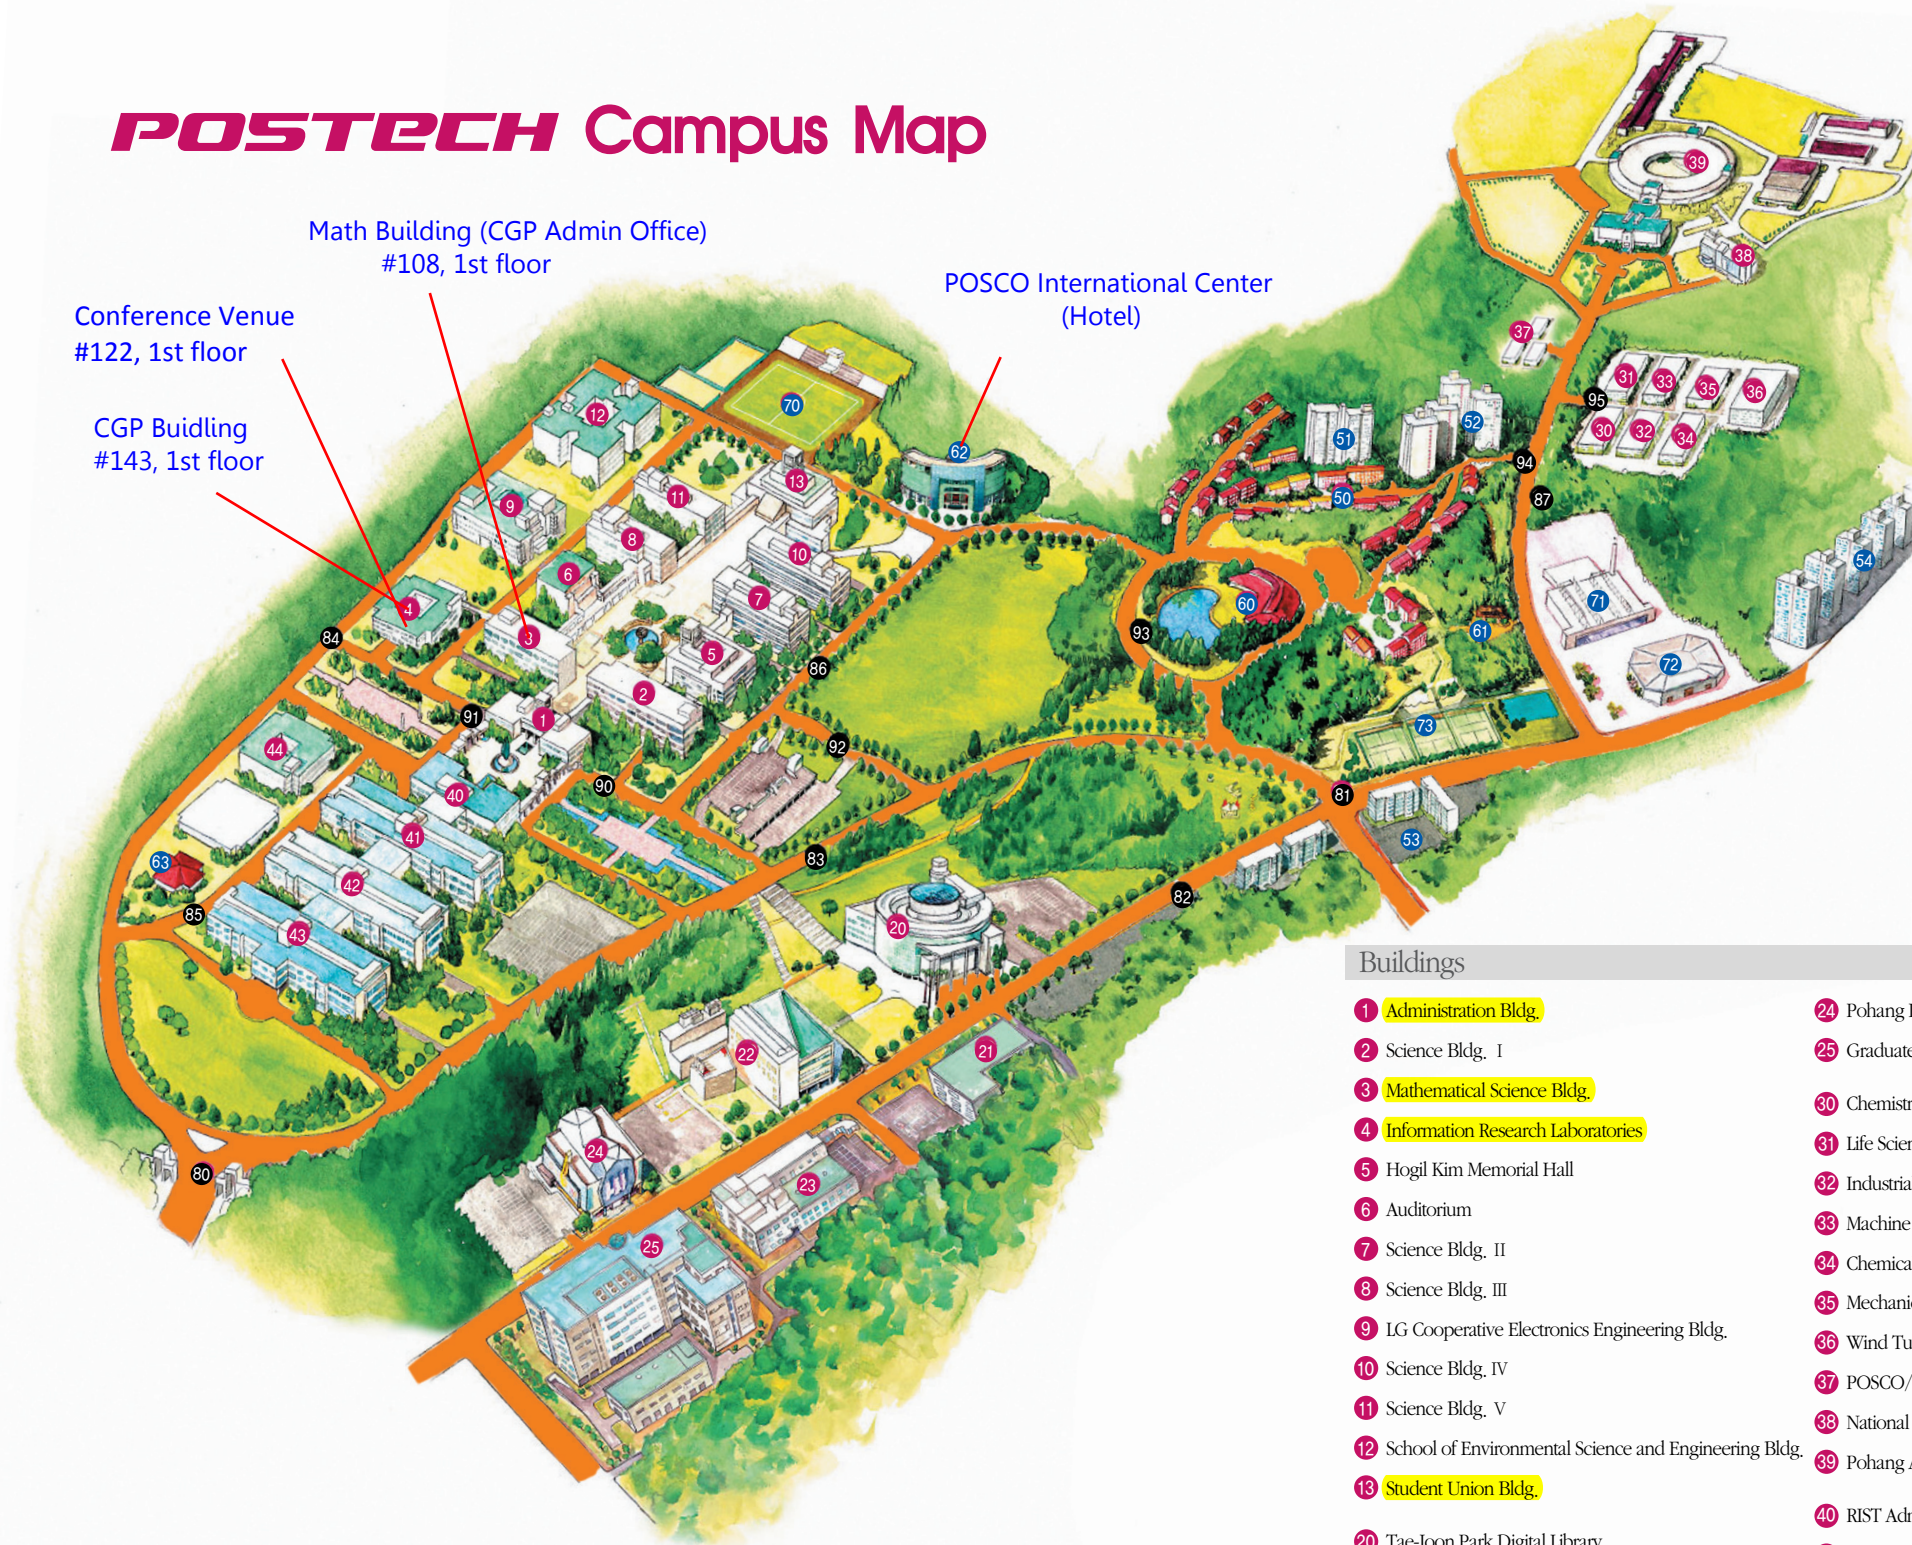

# POSTECH Campus Map

| Streets            |                          |
|--------------------|--------------------------|
| 80 Main Gate       | 87 Synchrotron Road      |
| 81 East Gate       | 90 Administration Circle |
| 82 Jigok Boulevard | 91 Nobel Circle          |
| 83 Cheong-Am Road  | 92 Mueunjae Street       |
| 84 Young-Sung Road | 93 Pond Lane             |
| 85 Ik-Yang Street  | 94 Future Drive          |
| 86 University Road | 95 Research Circle       |